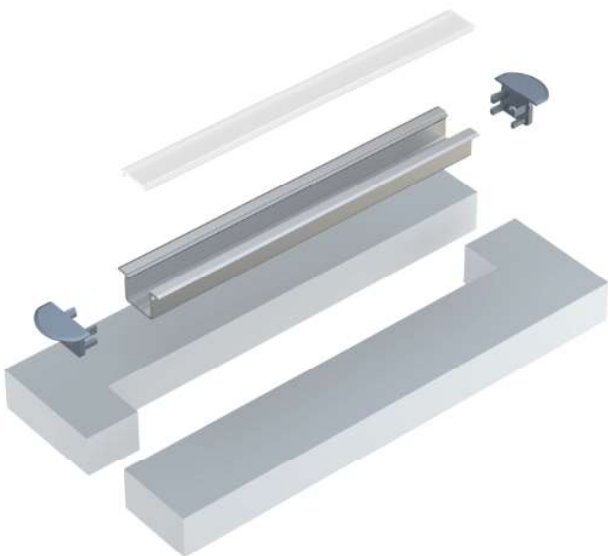

Difusor Preto

Ref. DF1PT

Topo plástico branco
Ref. TPF2742

Topo plástico preto
Ref. TPF2748

Topo plástico cinza
Ref. TPF2741

INSTALAÇÃO | INSTALACIÓN | INSTALLATION

MOTAKO[®]
LED LIGHTING SOLUTIONS

APLICAÇÃO | APLICACIÓN | APPLICATION